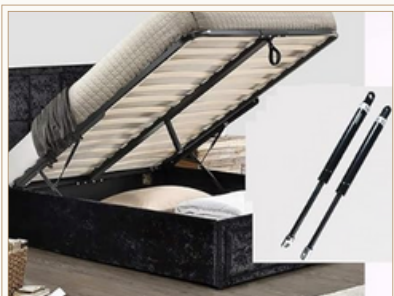

CYLINDER LOCKS

Product code: FBCLBR

CABINET LOCK

Product code: FBCLSS/CR

CABINET HYDRAULIC SPRING

Product code: FBCGSCR

BED LIFTER FRAME

Product code: FBBFCR

TABLE FOLDABLE BRACKET

Product code: FBTBSS/FTBCR

SHELF BRACKETS

Product code: FBTBSS

Fabio™

PRODUCT LINE

DOOR HANDLE

Product code: FBDHBR/FBDHCR