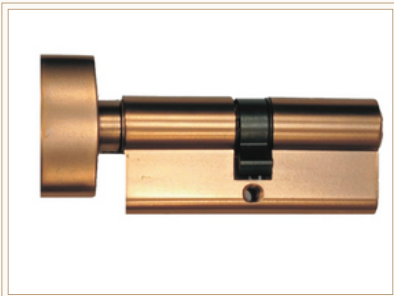

Fabio™

PRODUCT LINE

DRAWER CHANNEL

Product code: FBSLSS/FBSLCR

CABINET AUTO HINGES

Product code: FBCBSS

DOOR HINGES

Product code: FBDHSS

CYLINDER LOCKS

Product code: FBCLBR

CABINET LOCK

Product code: FBCLSS/CR

CABINET HYDRAULIC SPRING

Product code: FBCGSCR

BED LIFTER FRAME

Product code: FBBFCR