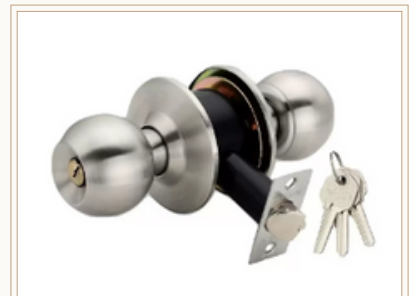

CYLINDER LOCKS

Product code: FBCLBR

CABINET LOCK

Product code: FBCLSS/CR

CABINET HYDRAULIC SPRING

Product code: FBCGSCR

BED LIFTER FRAME

Product code: FBBFCR

TABLE FOLDABLE BRACKET

Product code: FBTBSS/FTBCR

SHELF BRACKETS

Product code: FBTBSS

Fabio™

PRODUCT LINE

DOOR HANDLE

Product code: FBDHBR/FBDHCR

CABINET HANDLE

Product code: FBCHSS/FBCHBR

DOOR MAGNETIC STOPPER

Product code: FBDSTSS

HYDRAULIC DOOR CLOSER

Product code: FBDCAL

CABINET MAGNET LATCH

Product code: FBMLSS

WINDOW FRICTION HINGE

Product code: FBWFHSS

SOFA LEG

Product code: FBSLSS

PHOTO FRAME

Product code: FBPFSS

DOOR CYLINDER LOCK

Product code: FBDCLBR