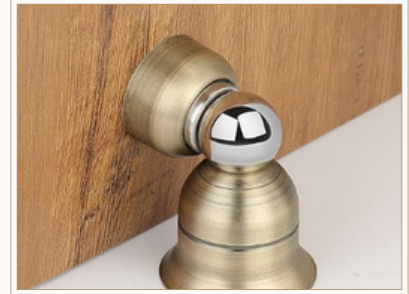

DOOR MAGNETIC STOPPER

Product code: FBDSTSS