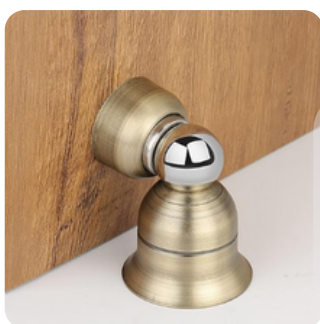

Product Information

*Window Friction Hinges
Stainless Steel*

Sizes- 10 & 12 inches

*Drawer Lock
Stainless steel & MS*

Sizes- 35 MM

*Round Cylinder Door Lock
Brass & Stainless Steel*

Color- SS & Gold Rose

*Cylinder Lock
Brass*

Sizes- 70mm

*Cabinet Hydraulic Spring
MS & Copper Kit*

Sizes- 16/18/20 inches

*Bed Lifter Hydraulic Spring
MS & Copper Kit*

Color- SS, Antique, Gold

FABIOTM
Product Information

*Bed Lifter Frame
High Grade MS Metal & coated*

Sizes-60 inches

*Foldable Table Bracket
Stainless steel & MS*

Sizes- 10/12/14/16/18/20 inch

*Shelf Corner Bracket
Stainless Steel*

*Size- 21*13 MM*

*Hydraulic Door Closer
AL*

Capacity- 65 Kg

*Door Stopper
Stainless steel*

Color- SS, Antique, Gold, Black1

*Cabinet Magnet Latch
Stainless steel*

Color- SS, Antique, Gold

FABIOTM
Product Information

Door Handle & Lock
Zinc & Brass & Stainless Steel

Design & color- Inquire

Cabinet Handle
Stainless Steel & Brass