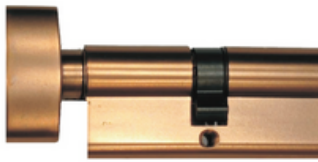

Sizes- 16/18/20 inches

*Telescopic Push Open
Channel*

Sizes- 16/18/20 inches

*Auto Soft Closing Hinge
Stainless Steel*

Sizes- 16/18/20 inches

*Door Hinges
Stainless Steel*

Color- SS, Antique, Gold

FABIO™

Product Information

*Window Friction Hinges
Stainless Steel*

Sizes- 10 & 12 inches

*Drawer Lock
Stainless steel & MS*

Sizes- 35 MM

*Round Cylinder Door Lock
Brass & Stainless Steel*

Color- SS & Gold Rose

*Cylinder Lock
Brass*

Sizes- 70mm

*Cabinet Hydraulic Spring
MS & Copper Kit*

Sizes- 16/18/20 inches

*Bed Lifter Hydraulic Spring
MS & Copper Kit*

Color- SS, Antique, Gold

FABIOTM
Product Information

*Bed Lifter Frame
High Grade MS Metal & coated*

Sizes-60 inches

*Foldable Table Bracket
Stainless steel & MS*

Sizes- 10/12/14/16/18/20 inch

*Shelf Corner Bracket
Stainless Steel*

*Size- 21*13 MM*

*Hydraulic Door Closer
AL*

Capacity- 65 Kg

*Door Stopper
Stainless steel*